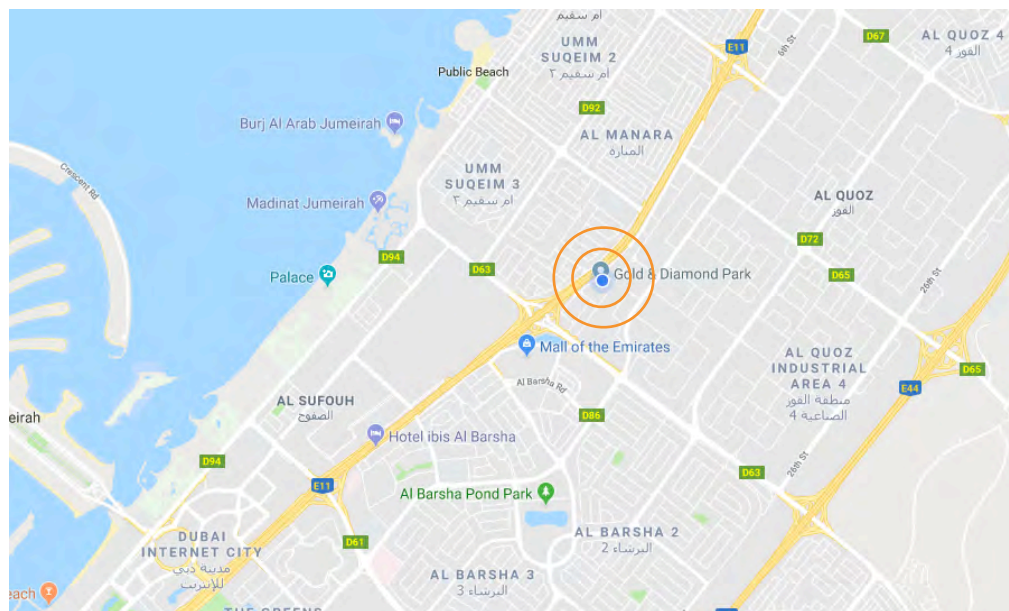

How to get to Hensley&Cook Dubai Office

Coming from Dubai on Sheikh Zayed Road (E11, South)

1. Take Exit 39 (Al Barsha, Emirates Mall, Burj al Arab)
2. Follow the sign towards “Al Barsha”
3. On the bridge, head fully to the right and follow the sign towards Dubai or E11 North
4. Follow instruction on the left “coming from Jebel Ali”

Coming from Jebel Ali on Sheikh Zayed Road (E11, North)

1. After intersection at Emirates Mall take Exit 42 (Exit at Dubai Garden Centre)
2. U-Turn and drive on service road towards Jebel Ali
3. Gold & Diamond Park is just next to Metro station “FAB (Former FGB)”

Office Address:

Gold & Diamond Park
 Building 4, 2nd Floor, Office 215
 Dubai, UAE

Latitude, Longitude: 25.126737, 55.208961

Coordinates: 25° 7' 36" : 55° 12' 33"

Scan for Location