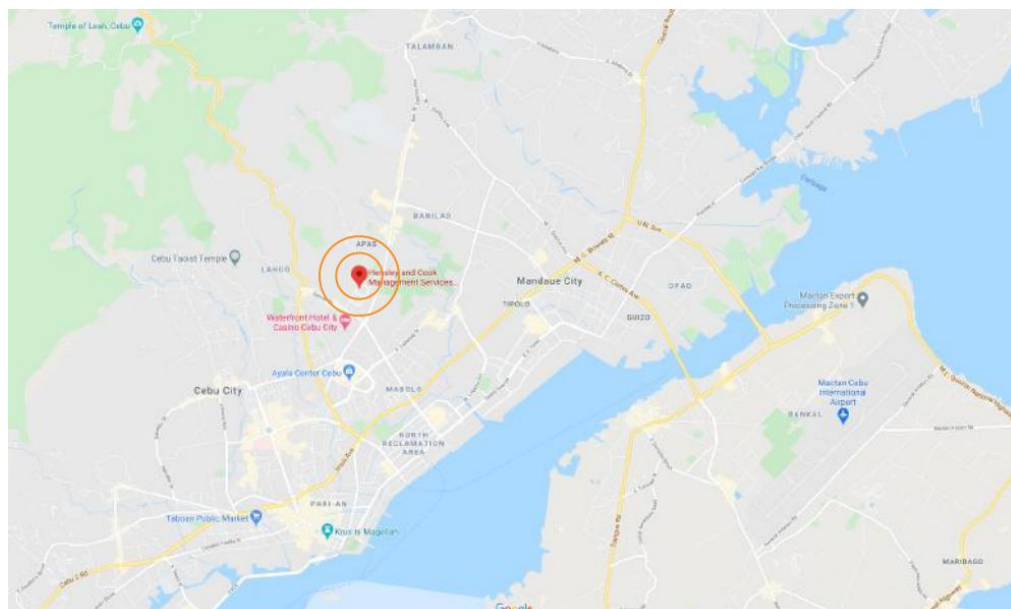

How to get to the Hensley&Cook Philippine Office

Coming from Mactan-Cebu International Airport

1. Take Lapu-Lapu Airport Rd to M.L. Quezon National Highway
2. Drive from Marcelo Fernan Bridge, U.N. Ave, A. S. Fortuna St and Banilad Rd/Gov. M. Cuenco Ave to Cebu City
3. Take Jose Maria del Mar St to Abad St

Office Address:

6th Floor, Mabuhay Tower, Corner Jose Maria St.
and Jose Abad Santos, Cebu IT Park, Brgy Lahug Cebu City,
Cebu 6000 Philippines

Coming from Waterfront Hotel & Casino Cebu City (by Walk)

1. Head towards Cebu Asia Town IT Park Entrance via Salinas Drive
2. Turn right onto Salinas Drive Street Corner
3. Turn left onto Jose Maria del Mar Street
4. Destination will be on the left

Latitude, Longitude: 10.331066, 123.906795

Scan for Location