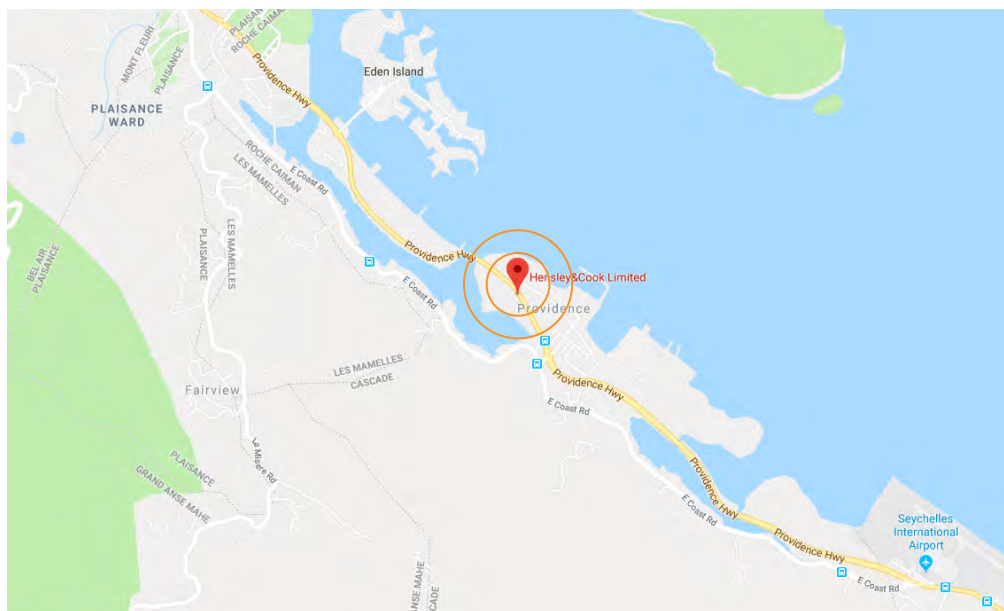

### Coming from Victoria

1. Take the 3rd exit from the round about
2. In 20 meters take a right turn,
3. In 15 meters take a right turn
4. Continue straight for 500 meters then take the first right to Oceanic House

### Coming from Seychelles International Airport

1. At the roundabout take the 1st exit on the left
2. In 20 meters take a right turn,
3. In 15 meters take a right turn
4. Continue straight for 500 meters then take the first right to Oceanic House

Latitude, Longitude: -4.6530046, 55.48496369999998

Scan for Location