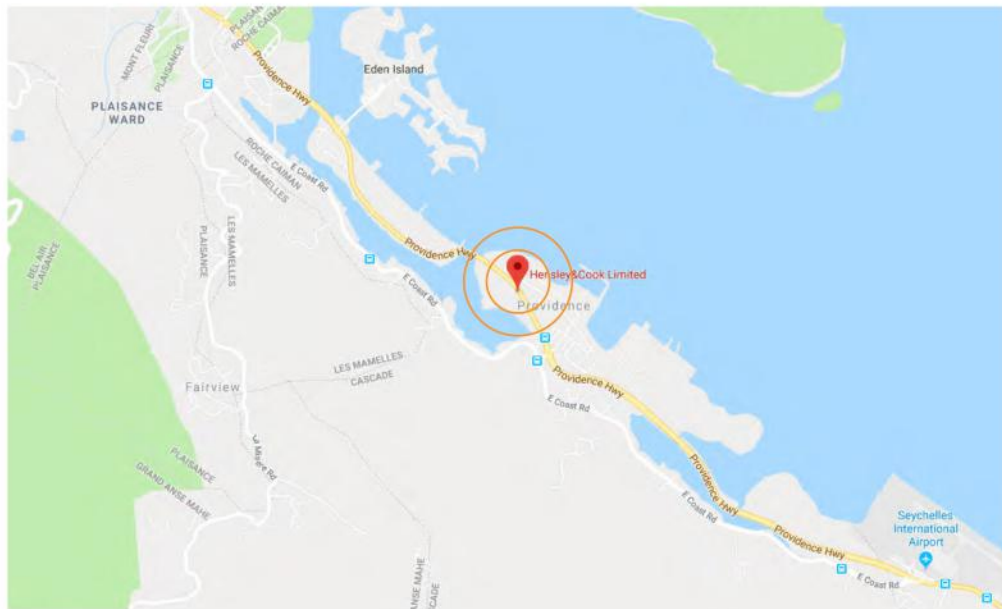

## Coming from Victoria

1. Take the 3rd exit from the round about
2. In 20 meters take a right turn,
3. In 15 meters take a right turn
4. Continue straight for 500 meters then take the first right to Oceanic House

## Coming from Seychelles International Airport

1. At the roundabout take the 1st exit on the left
2. In 20 meters take a right turn,
3. In 15 meters take a right turn
4. Continue straight for 500 meters then take the first right to Oceanic House

## Office Address:

Hensley&Cook Limited  
F02-04, Oceanic House  
Providence Estate, Mahé  
Seychelles

Latitude, Longitude: -4.6530046, 55.48496369999998

Scan for Location