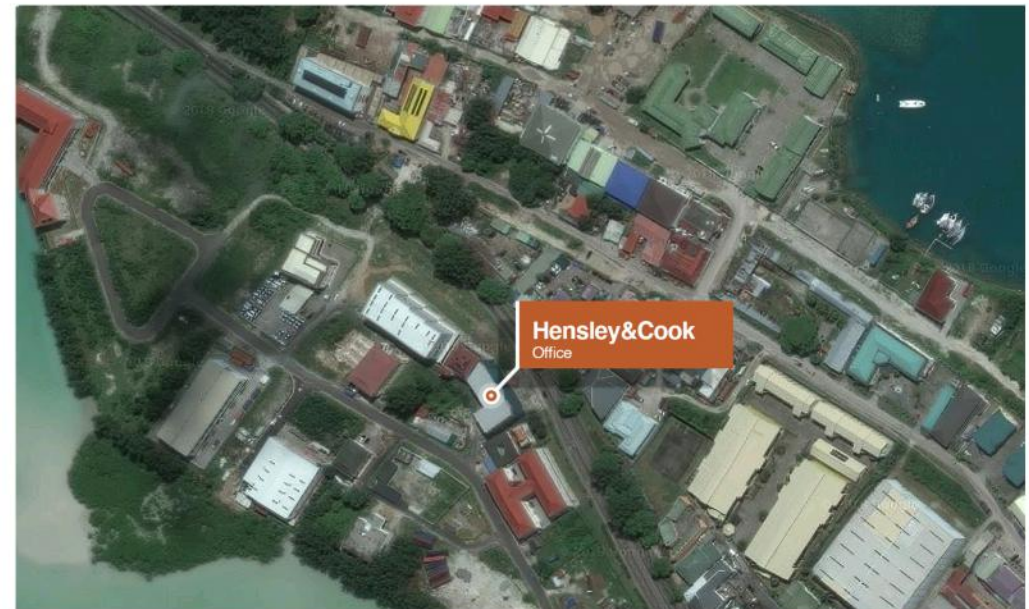

## Coming from Victoria

1. Take the 3rd exit from the round about
2. In 20 meters take a right turn,
3. In 15 meters take a right turn
4. Continue straight for 500 meters then take the first right to Oceanic House

## Coming from Seychelles International Airport

1. At the roundabout take the 1st exit on the left
2. In 20 meters take a right turn,
3. In 15 meters take a right turn
4. Continue straight for 500 meters then take the first right to Oceanic House

## Office Address:

Hensley&Cook Limited  
F02-04, Oceanic House  
Providence Estate, Mahé  
Seychelles

Latitude, Longitude: -4.6530046, 55.48496369999998

Scan for Location