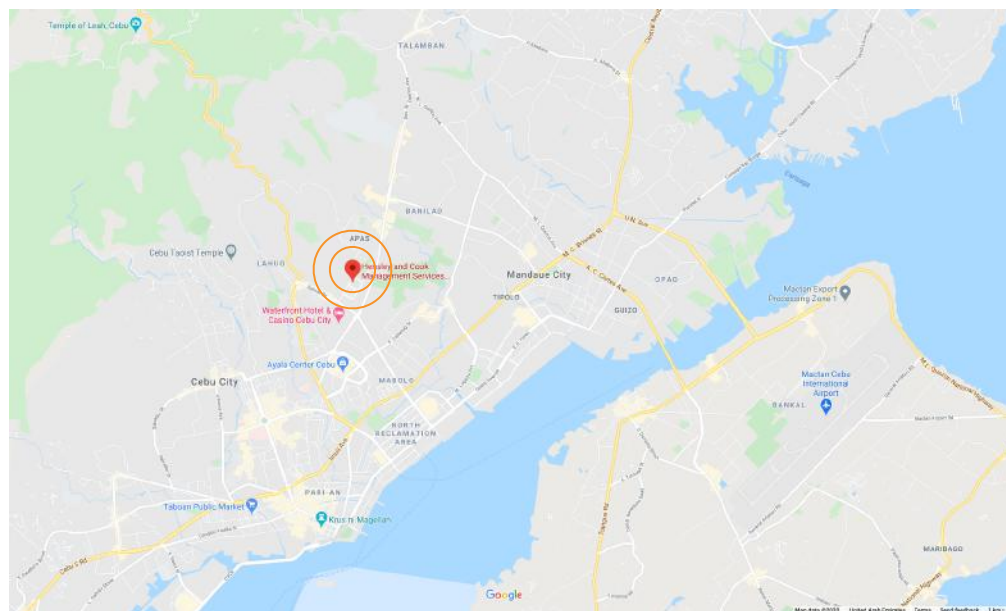

How to get to the Hensley&Cook Philippine Office

Coming from Mactan-Cebu International Airport

1. Take Lapu-Lapu Airport Rd to M.L. Quezon National Highway
2. Drive from Marcelo Fernan Bridge, U.N. Ave, A. S. Fortuna St and Banilad Rd/Gov. M. Cuenco Ave to Cebu City
3. Take Jose Maria del Mar St to Abad St

Office Address:

6th Floor, Mabuhay Tower,
 Corner Jose Maria St. and Jose Abad Santos,
 Cebu IT Park, Brgy Lahug
 Cebu City, Cebu 6000
 Philippines

Coming from Waterfront Hotel & Casino Cebu City (by Walk)

1. Head towards Cebu Asia Town IT Park Entrance via Salinas Drive
2. Turn right onto Salinas Drive Street Corner
3. Turn left onto Jose Maria del Mar Street
4. Destination will be on the left

Latitude, Longitude: 10.331066, 123.906795

Scan for Location