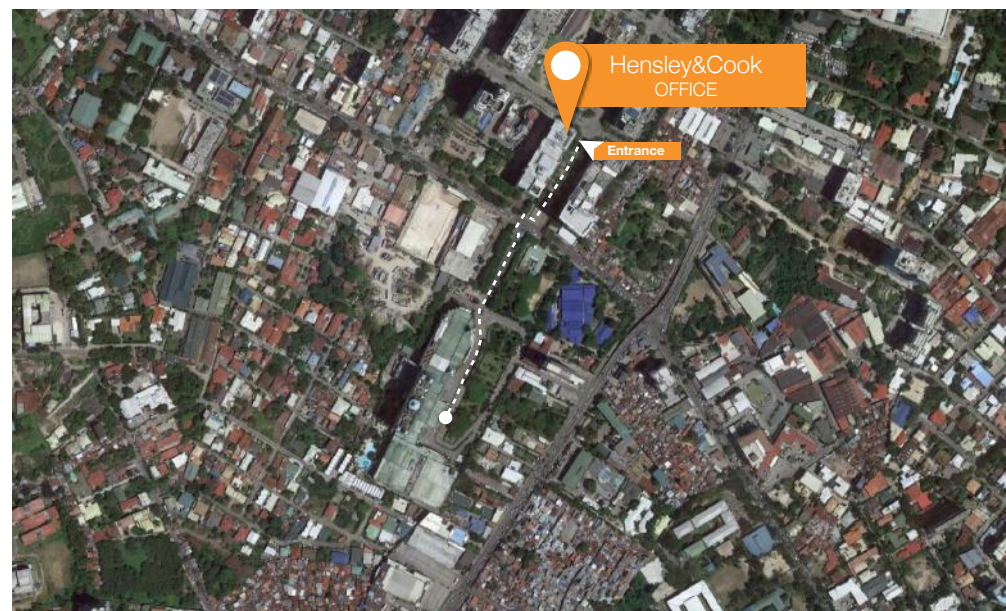

How to get to the Hensley&Cook Philippine Office

Coming from Mactan-Cebu International Airport

1. Take Lapu-Lapu Airport Rd to M.L. Quezon National Highway
2. Drive from Marcelo Fernan Bridge, U.N. Ave, A. S. Fortuna St and Banilad Rd/Gov. M. Cuenco Ave to Cebu City
3. Take Jose Maria del Mar St to Abad St

Office Address:

6th Floor, Mabuhay Tower,
 Corner Jose Maria St. and Jose Abad Santos,
 Cebu IT Park, Brgy Lahug
 Cebu City, Cebu 6000
 Philippines

Coming from Waterfront Hotel & Casino Cebu City (by Walk)

1. Head towards Cebu Asia Town IT Park Entrance via Salinas Drive
2. Turn right onto Salinas Drive Street Corner
3. Turn left onto Jose Maria del Mar Street
4. Destination will be on the left

Latitude, Longitude: 10.331066, 123.906795

Scan for Location